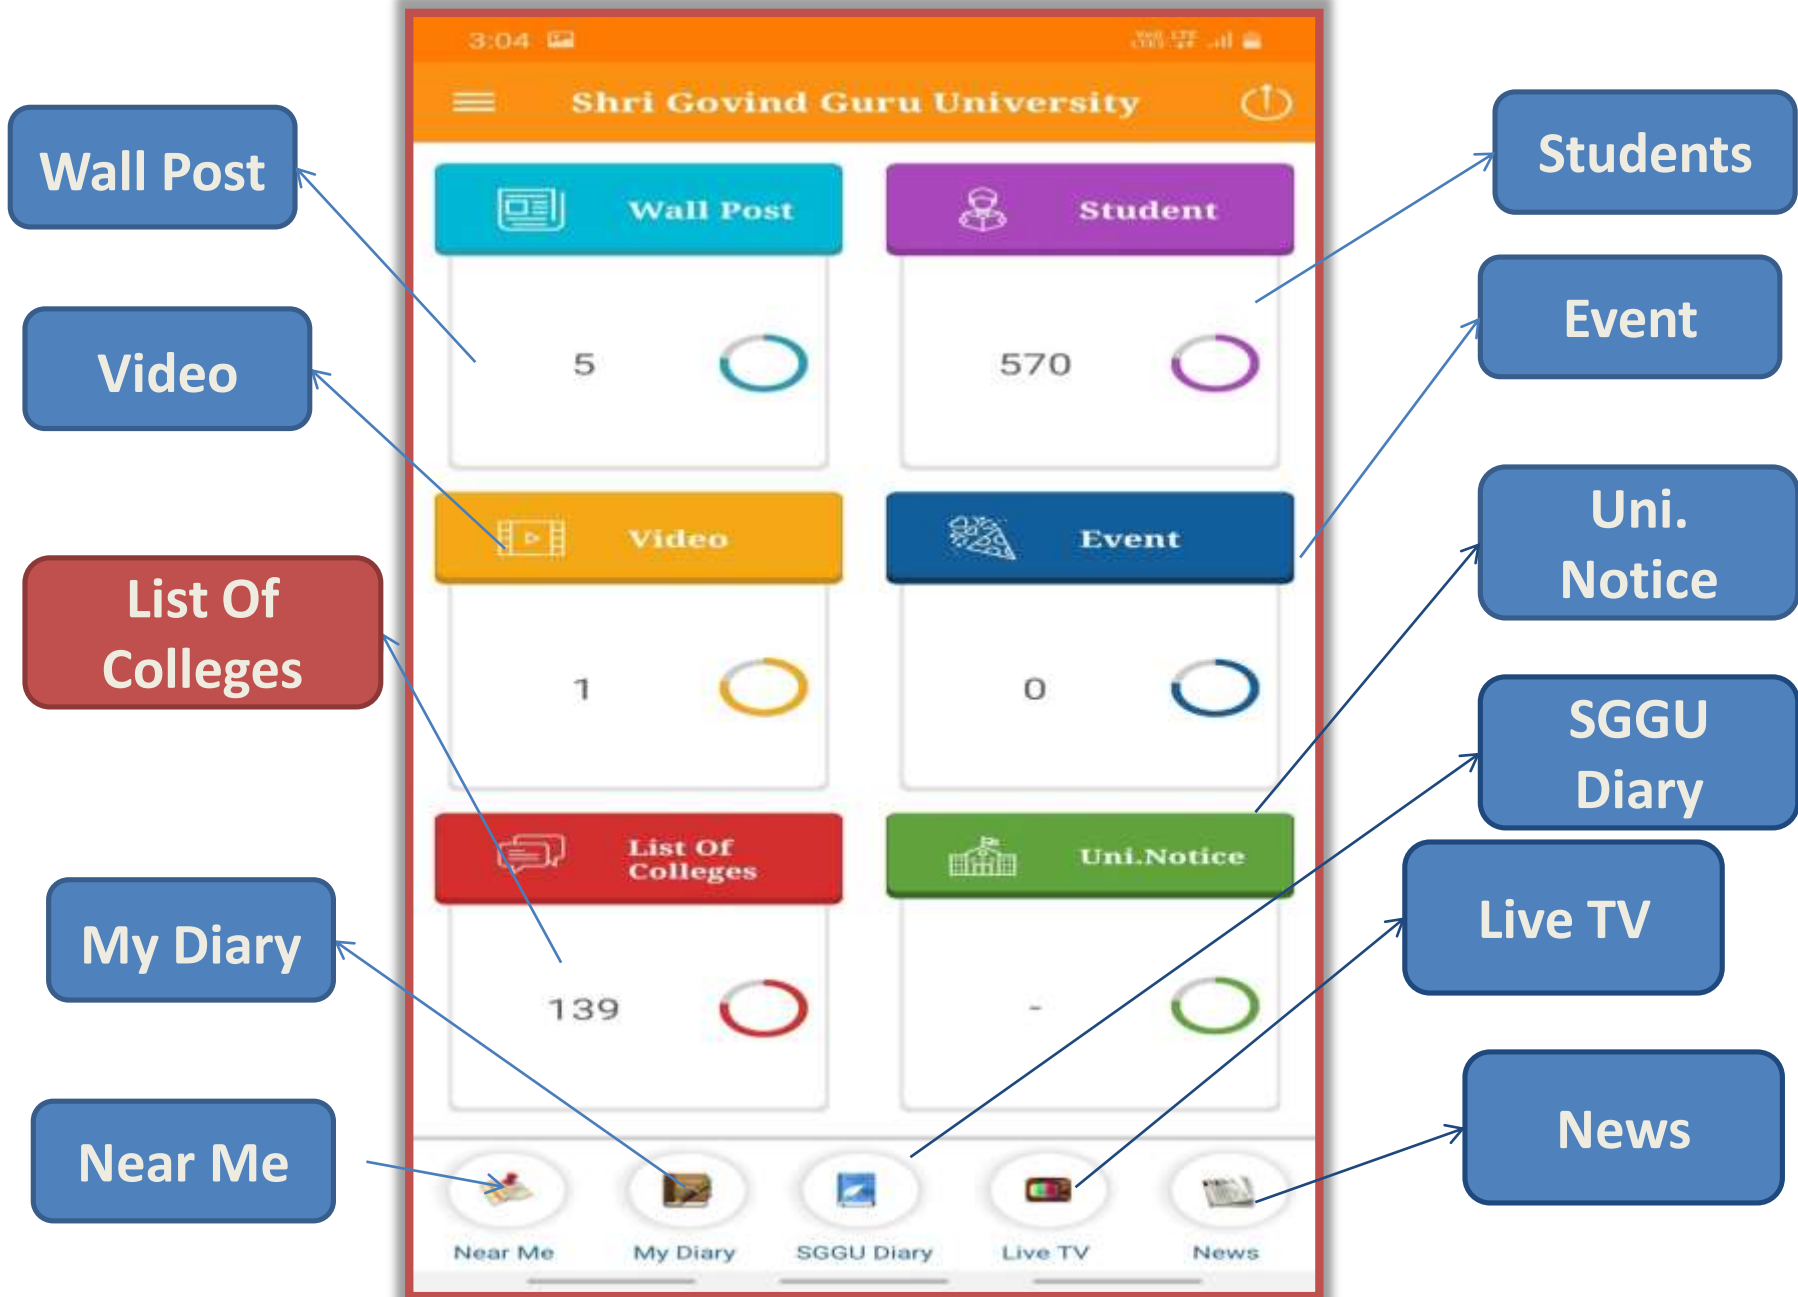

Near Me My Diary News Result Clg Result Setting

SGGU Diary

SGGU Diary

SGGU Diary

Feedback

Near Me

Near Me

My Diary

My Diary

News

News

UNIVERSITY ADMIN VIEW

University Admin View

Student View

University Admin View

List Of College

University Admin View

Wall Post

Video

List Of Colleges

My Diary

Near Me

Students

Event

The Student View interface features a central smartphone displaying the app's home screen. Surrounding the phone are callout boxes for various features: Live TV (All Channel!), Video, Event, Home (Wall Post), SGGU Diary (All Uni. Info), Feedback (Two way Communication), Setting (Manage App), Result, News (Daily Newspaper), and My Diary (Digital Diary). The app's home screen shows a navigation bar with Home, Live TV, and Event. Below is a news feed with a video player, a post with a photo, and a notice in Hindi.