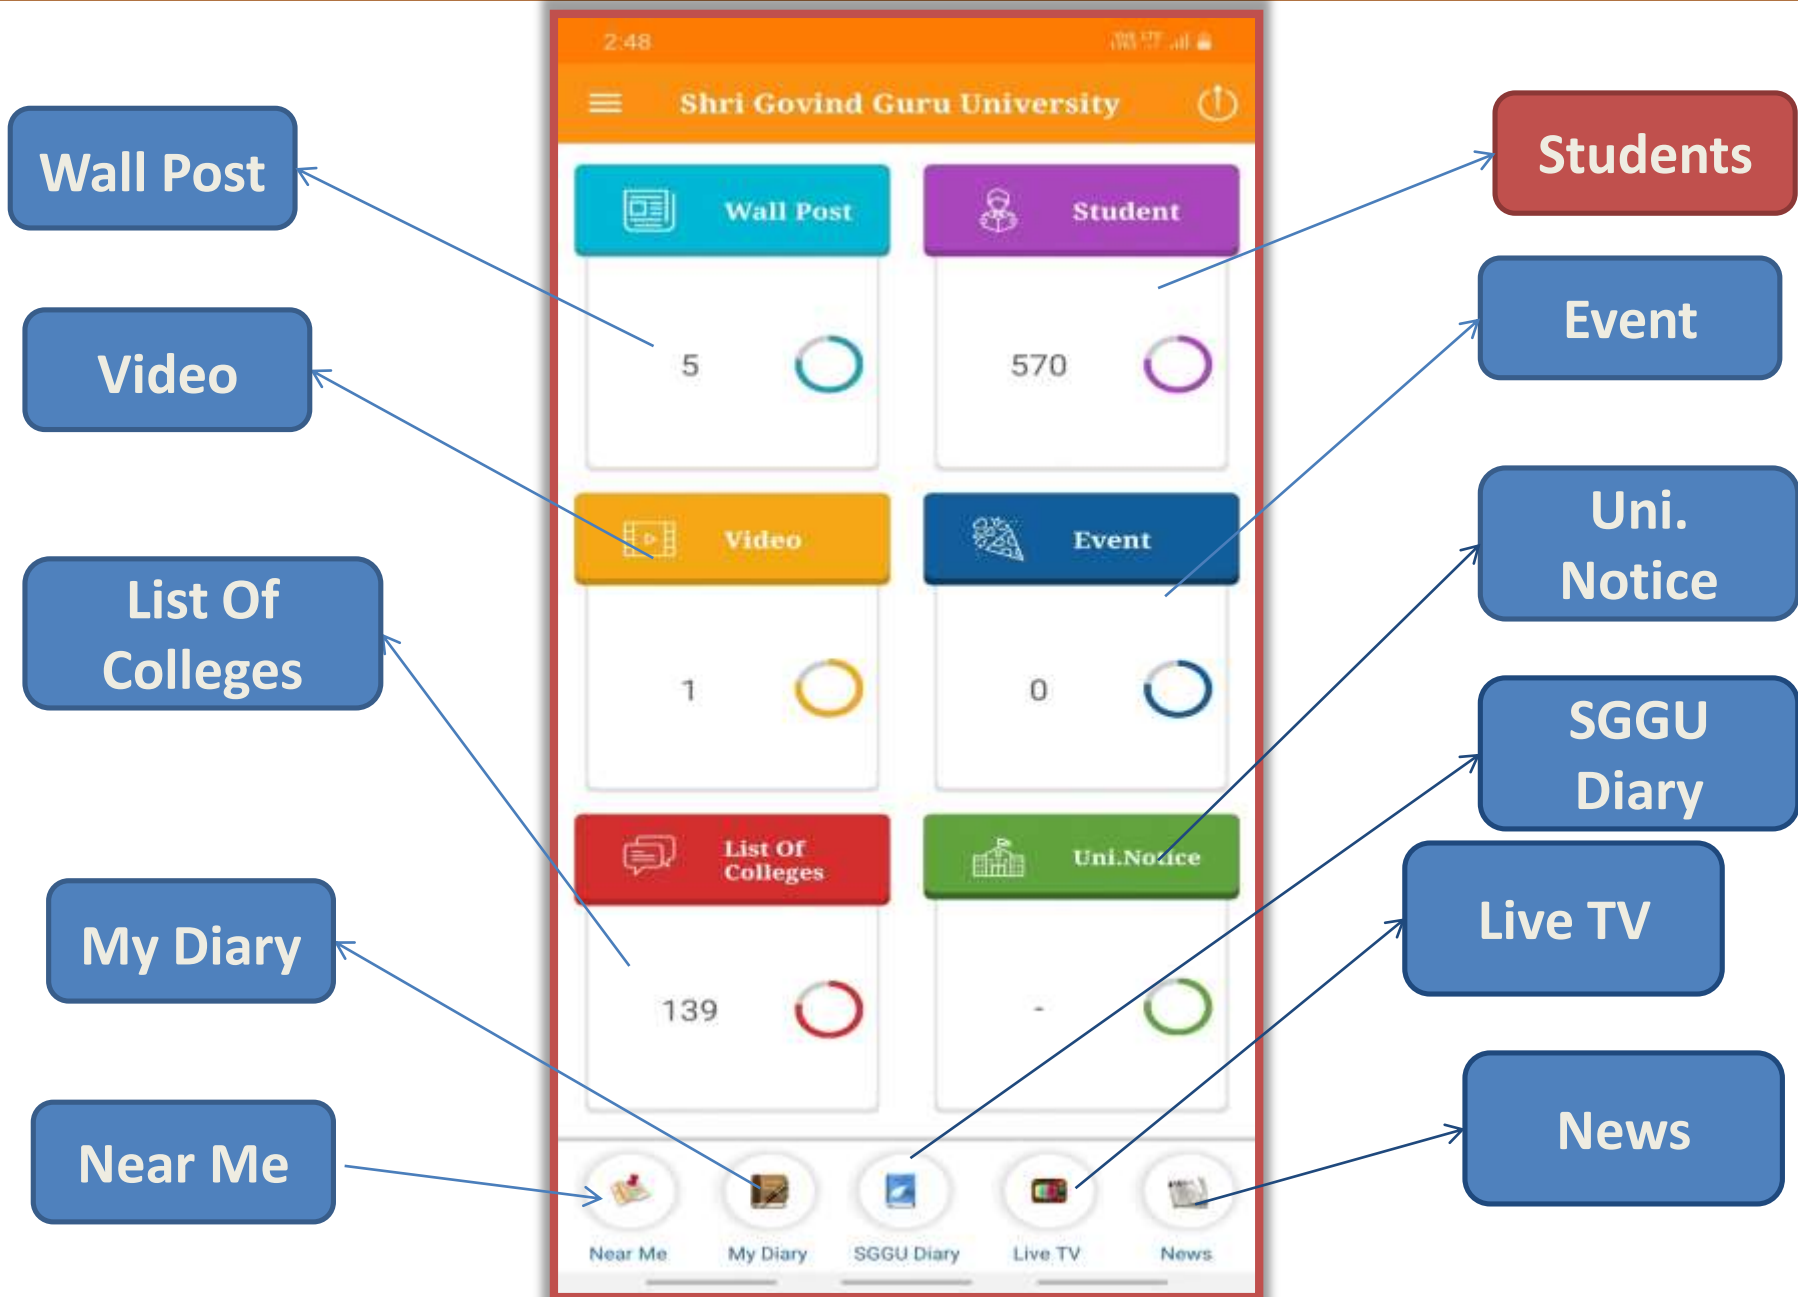

My Diary

News

News

UNIVERSITY ADMIN VIEW

University Admin View

Student View

University Admin View

List Of College

University Admin View

Wall Post

Video

List Of Colleges

My Diary

Near Me

Students

Event

The Student View interface features a central smartphone displaying the app's home screen. Surrounding the phone are callout boxes for various features: Live TV (All Channel!), Video, Event, Home (Wall Post), SGGU Diary (All Uni. Info), Feedback (Two way Communication), Setting (Manage App), Result, News (Daily Newspaper), and My Diary (Digital Diary). The app's home screen shows a navigation bar with Home, Live TV, and Event. Below is a news feed with a video player, a post with a photo, and a notice in Hindi.