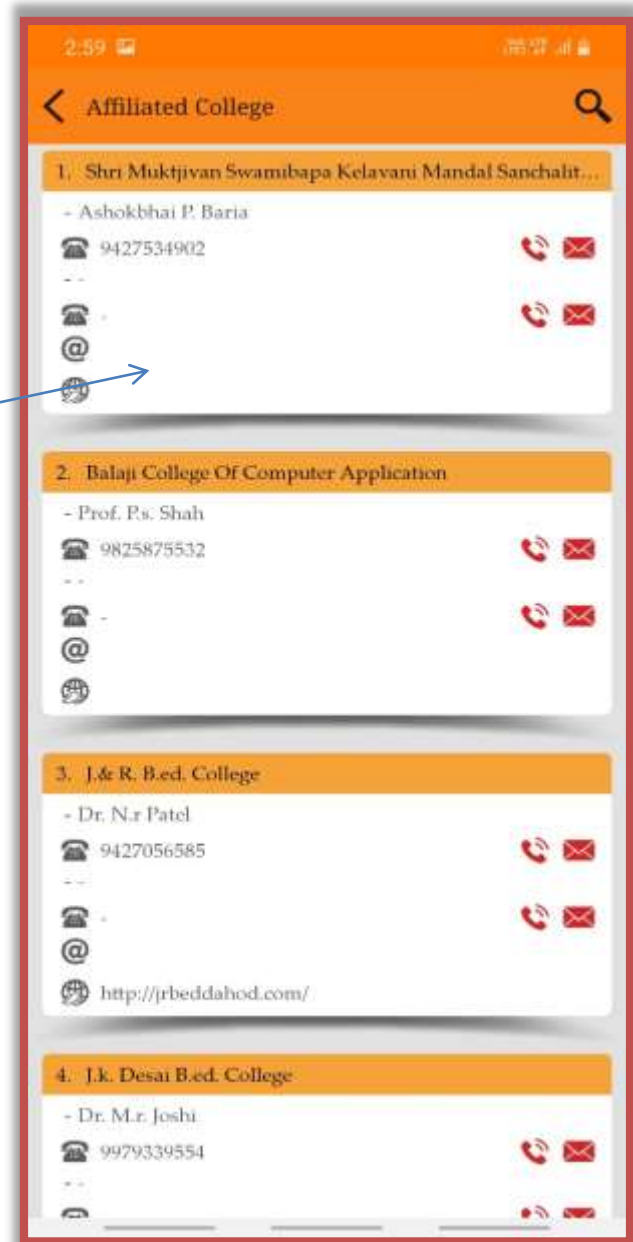

Near Me My Diary News Result Clg Result Setting

SGGU Diary

SGGU Diary

SGGU Diary

Feedback

Near Me

Near Me

My Diary

My Diary

News

News

UNIVERSITY ADMIN VIEW

University Admin View

Student View

University Admin View

List Of College